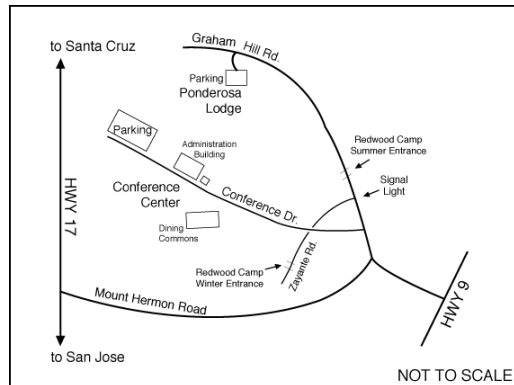

Inter High Camp

Mount Hermon Conference Center - Redwood Camp

MOUNT HERMON ASSOCIATION

37 Conference Drive,
Mount Hermon, CA 95041

(831) 335-4466

(this address is for Main Camp, if using an online direction service such as google maps please use 6496 East Zayante Road, Felton, CA 95018. Please do not send mail to this address.)

From Highway 17 take the Scotts Valley exit marked "Mount Hermon Road."

On Mount Hermon Road, proceed 3.5 miles through Scotts Valley to the signal light at Graham Hill Road. From the signal light at Graham Hill Road go 2 blocks left. Turn left on Zayante Road. The Redwood Camp gate is approximately ¼ mile on the right. The physical address for mapping purposes is 6496 East Zayante Road, Felton, CA 95018. Please do not send mail to this address

From Southern California:

Take US 101 North to Salinas. Exit at Market Street and take Highway 183 West toward Santa Cruz. At Castroville take US 1 North to Santa Cruz. At Santa Cruz, take Highway 17 North toward San Jose. Exit at Scotts Valley at "Mount Hermon Road". Proceed through Scotts Valley on Mount Hermon Road 3.5 miles to the signal light at Graham Hill Road. From the signal light at Graham Hill Road go 2 blocks left. Turn left on Zayante Road. The Redwood Camp gate is approximately ¼ mile on the right. The physical address for mapping purposes is 6496 East Zayante Road, Felton, CA 95018. Please do not send mail to this address.