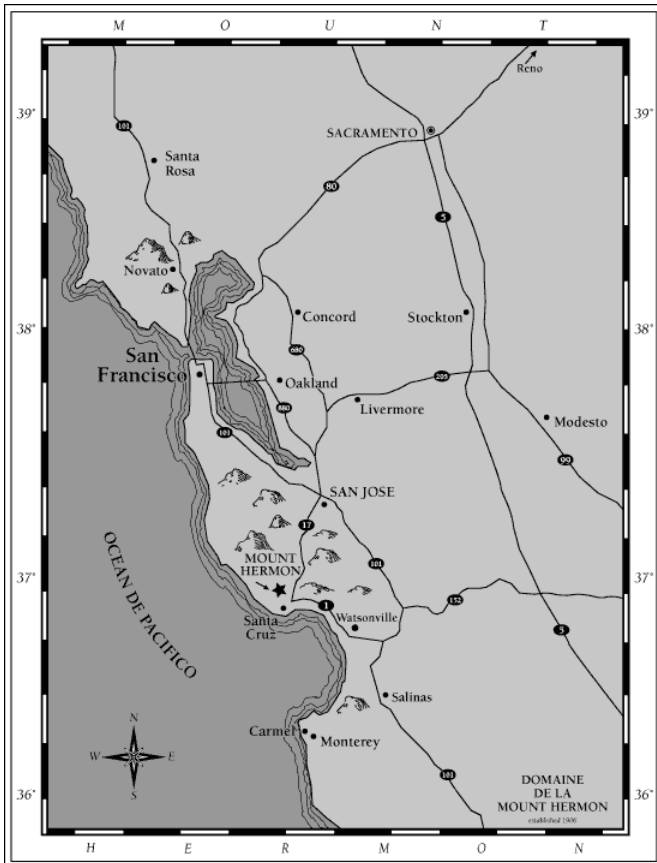

Inter High Camp

Mount Hermon Conference Center - Redwood Camp

MOUNT HERMON ASSOCIATION

37 Conference Drive,
Mount Hermon, CA 95041

(831) 335-4466

(this address is for Main Camp, if using an online direction service such as google maps please use 6496 East Zayante Road, Felton, CA 95018. Please do not send mail to this address.)

From Highway 17 take the Scotts Valley exit marked "Mount Hermon Road."

On Mount Hermon Road, proceed 3.5 miles through Scotts Valley to the signal light at Graham Hill Road. From the signal light at Graham Hill Road go 2 blocks left. Turn left on Zayante Road. The Redwood Camp gate is approximately ¼ mile on the right. The physical address for mapping purposes is 6496 East Zayante Road, Felton, CA 95018. Please do not send mail to this address

From Southern California:

Take US 101 North to Salinas. Exit at Market Street and take Highway 183 West toward Santa Cruz. At Castroville take US 1 North to Santa Cruz. At Santa Cruz, take Highway 17 North toward San Jose. Exit at Scotts Valley at "Mount Hermon Road". Proceed through Scotts Valley on Mount Hermon Road 3.5 miles to the signal light at Graham Hill Road. From the signal light at Graham Hill Road go 2 blocks left. Turn left on Zayante Road. The Redwood Camp gate is approximately ¼ mile on the right. The physical address for mapping purposes is 6496 East Zayante Road, Felton, CA 95018. Please do not send mail to this address.