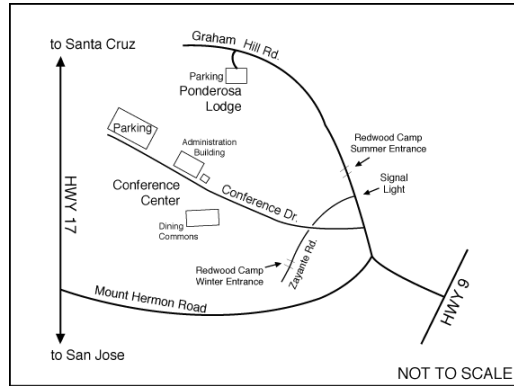

Inter High Camp

Mount Hermon Conference Center - Redwood Camp

MOUNT HERMON ASSOCIATION

37 Conference Drive,
Mount Hermon, CA 95041

(831) 335-4466

(this address is for Main Camp, if using an online direction service such as google maps please use 6496 East Zayante Road, Felton, CA 95018. Please do not send mail to this address.)

From Highway 17 take the Scotts Valley exit marked "Mount Hermon Road."

On Mount Hermon Road, proceed 3.5 miles through Scotts Valley to the signal light at Graham Hill Road. From the signal light at Graham Hill Road go 2 blocks left. Turn left on Zayante Road. The Redwood Camp gate is approximately $\frac{1}{4}$ mile on the right. The physical address for mapping purposes is 6496 East Zayante Road, Felton, CA 95018. Please do not send mail to this address

From Southern California:

Take US 101 North to Salinas. Exit at Market Street and take Highway 183 West toward Santa Cruz. At Castroville take US 1 North to Santa Cruz. At Santa Cruz, take Highway 17 North toward San Jose. Exit at Scotts Valley at "Mount Hermon Road". Proceed through Scotts Valley on Mount Hermon Road 3.5 miles to the signal light at Graham Hill Road. From the signal light at Graham Hill Road go 2 blocks left. Turn left on Zayante Road. The Redwood Camp gate is approximately $\frac{1}{4}$ mile on the right. The physical address for mapping purposes is 6496 East Zayante Road, Felton, CA 95018. Please do not send mail to this address.