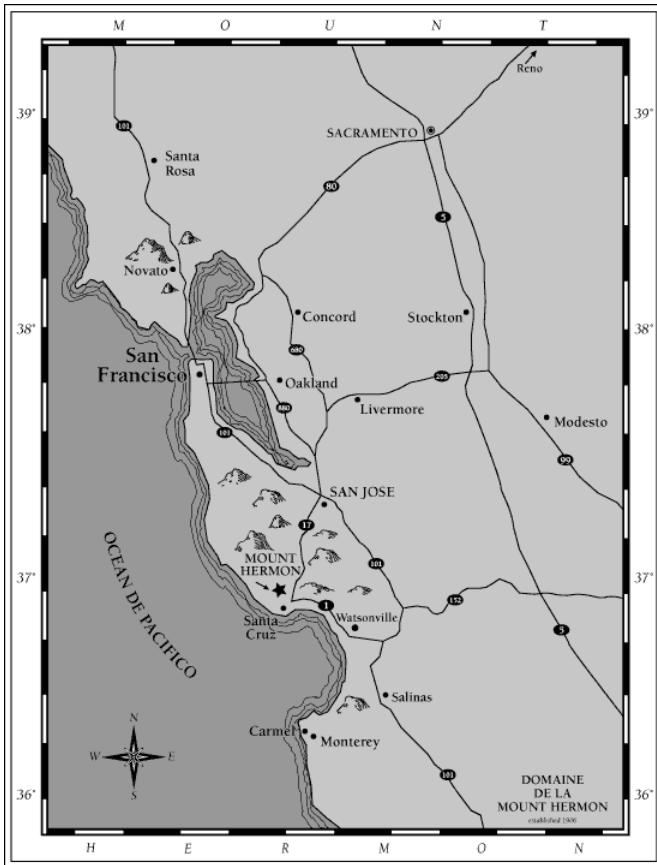

Inter High Camp

Mount Hermon Conference Center - Redwood Camp

MOUNT HERMON ASSOCIATION

37 Conference Drive,
Mount Hermon, CA 95041

(831) 335-4466

(this address is for Main Camp, if using an online direction service such as google maps please use 6496 East Zayante Road, Felton, CA 95018. Please do not send mail to this address.)

From Highway 17 take the Scotts Valley exit marked "Mount Hermon Road."

On Mount Hermon Road, proceed 3.5 miles through Scotts Valley to the signal light at Graham Hill Road. From the signal light at Graham Hill Road go 2 blocks left. Turn left on Zayante Road. The Redwood Camp gate is approximately $\frac{1}{4}$ mile on the right. The physical address for mapping purposes is 6496 East Zayante Road, Felton, CA 95018. Please do not send mail to this address

From Southern California:

Take US 101 North to Salinas. Exit at Market Street and take Highway 183 West toward Santa Cruz. At Castroville take US 1 North to Santa Cruz. At Santa Cruz, take Highway 17 North toward San Jose. Exit at Scotts Valley at "Mount Hermon Road". Proceed through Scotts Valley on Mount Hermon Road 3.5 miles to the signal light at Graham Hill Road. From the signal light at Graham Hill Road go 2 blocks left. Turn left on Zayante Road. The Redwood Camp gate is approximately $\frac{1}{4}$ mile on the right. The physical address for mapping purposes is 6496 East Zayante Road, Felton, CA 95018. Please do not send mail to this address.