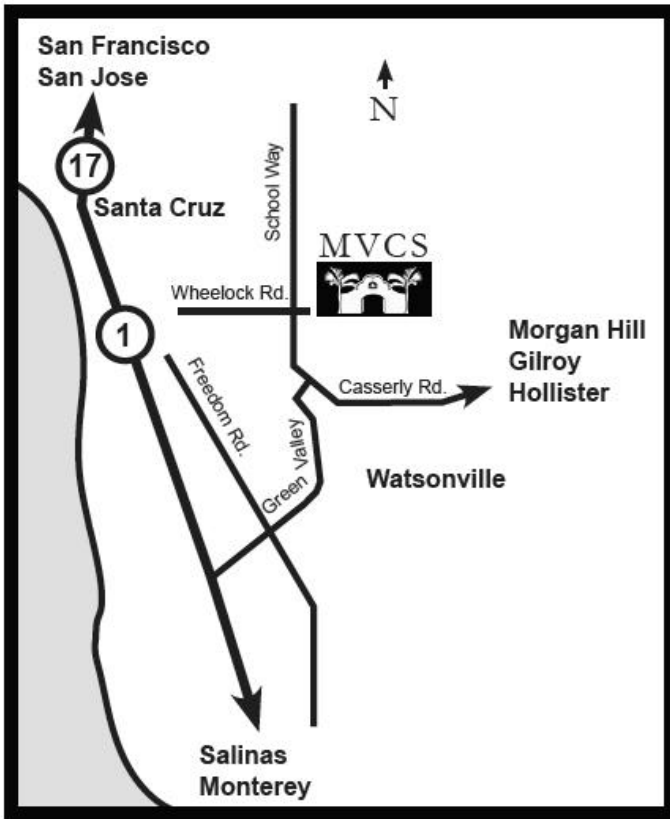

College & Special Camp

Monte Vista Christian School

Monte Vista Christian School

2 School Way
Watsonville, CA 95076
(831) 722-8178

From San Jose (and the Mount Hermon area)

17 South
Hwy 1 South
Left on Airport Blvd. – 2 Miles
Left on Green Valley Rd. – 3 Miles
Right on Casserly
Left on Wheelock
School is ahead on the right

From the 101

129 to Watsonville
Right on Carlton where 129 straightens – 6.7 miles
Right on Wheelock
School is ahead